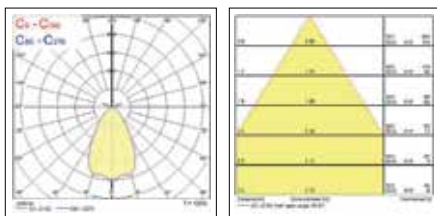

Code	Description
Accessories	
0046600	Emergency Pack Manual Testing 6V-55V
0046601	Emergency Pack Self Test/DALI monitoring 6V-55V

Photometric Data

2059949-OU